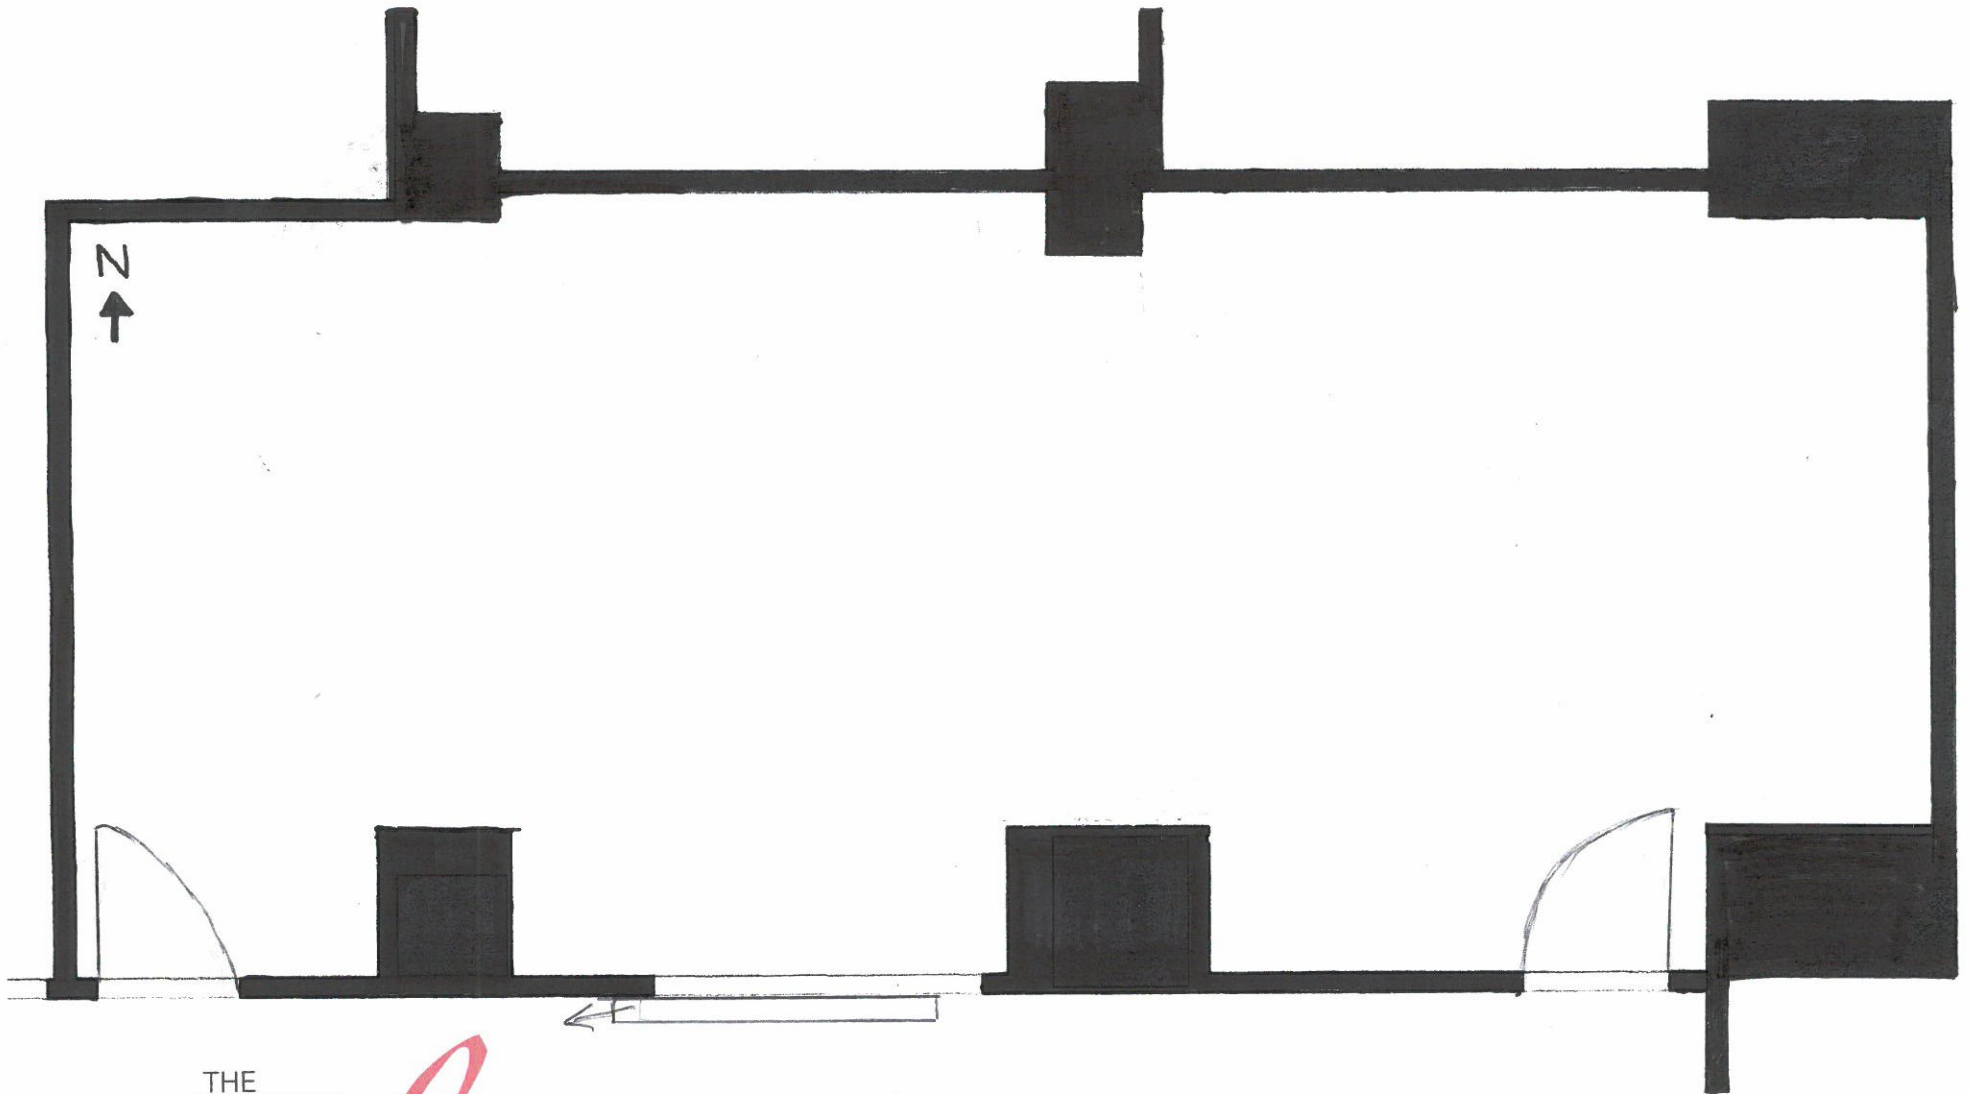

# Stewart F. Lane and Bonnie Comley Studio Lab Room Layout

THE  
DRAMA  
LEAGUE

32 Avenue of the Americas, New York, NY, 10013