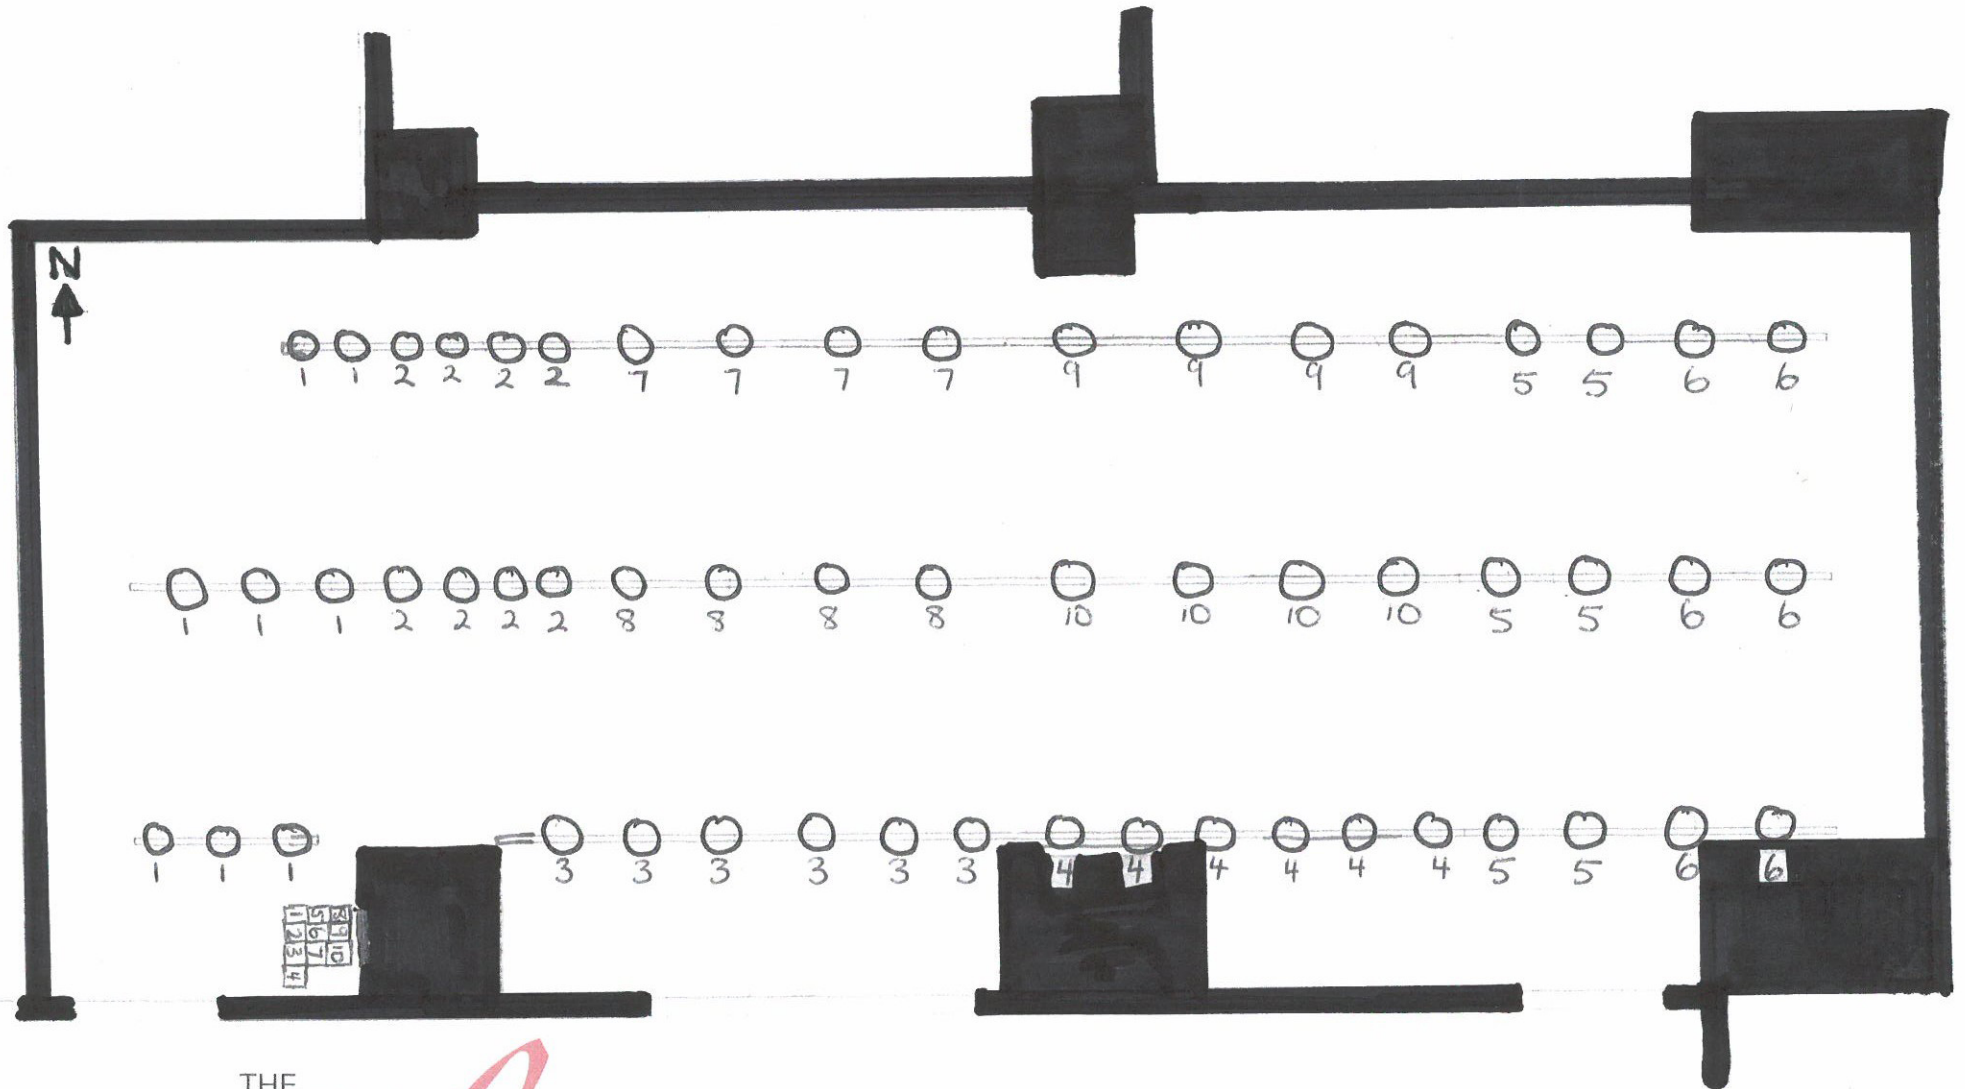

# Stewart F. Lane and Bonnie Comley Studio Lab Lighting Map

32 Avenue of the Americas, New York, NY, 10013